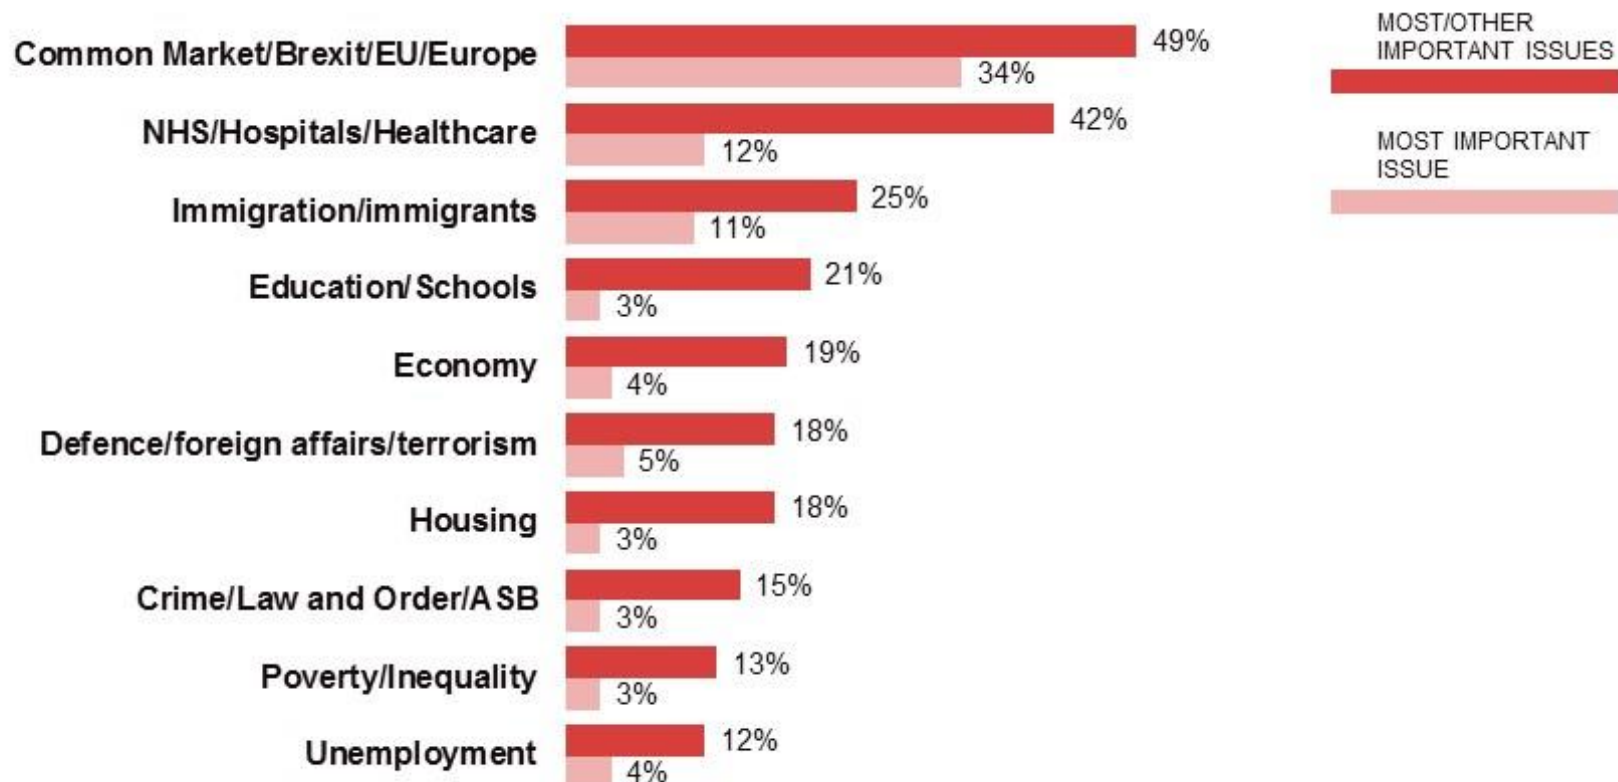

Full Fact

fullfact.org

team@fullfact.org

 [fullfact.org](https://www.facebook.com/fullfact.org)

 [@fullfact](https://twitter.com/fullfact)

Issues Facing Britain – October

What do you see as the most/other important issues facing Britain today?

3

Top mentions %

Base: 983 British adults 18+, 6 – 16 October 2017

Source: Ipsos MORI Issues Index

Need to Know

- What are and will be the major questions the public and other decision makers have?
- Where are the data and analysis gaps?
- How well are we communicating what we know (and what we don't know)?

Key points

- Pre-empt the questions people have and what they want to use data for
- Make it easy to find the right figures *quickly*
- Explain trends and communicate clearly
- Small changes can make a big difference